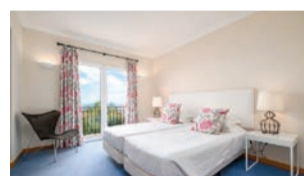

### PROPERTIES

**One-bedroom apartments** are tastefully furnished, all have terraces where dining outside, or simply enjoying the sun, is ideal. Fitted wardrobes, fully equipped kitchen, full bathroom, with a spacious living and dining area ensure your comfort.

**Two-bedroom apartments** are spacious and extremely comfortable. A large living room and an open plan kitchen are ideal for entertaining. Whether dining indoors or on your terrace/balcony, the Atlantic is at your doorstep. Two bathrooms offer privacy for both parties.

**Three-bedroom apartments** are built on a split-level basis (bedrooms below, living area above) and situated higher up within the property; therefore, all have beautiful views over Funchal and the sea and are very quiet. The very comfortable and large dining/living area is the perfect setting for friends and family.