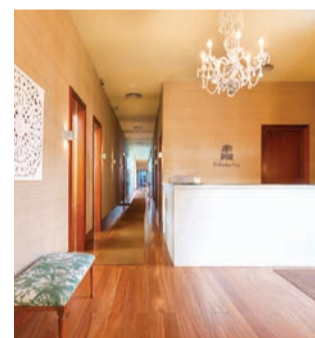

## PALHEIRO SPA

Set amidst the tranquil Palheiro Nature Estate, Palheiro SPA has four treatment rooms, a relaxation room, sauna and Turkish steam bath, refreshing rain and waterfall shower experiences, a fabulous heated indoor swimming pool with exhilarating massage jets and a fitness room.